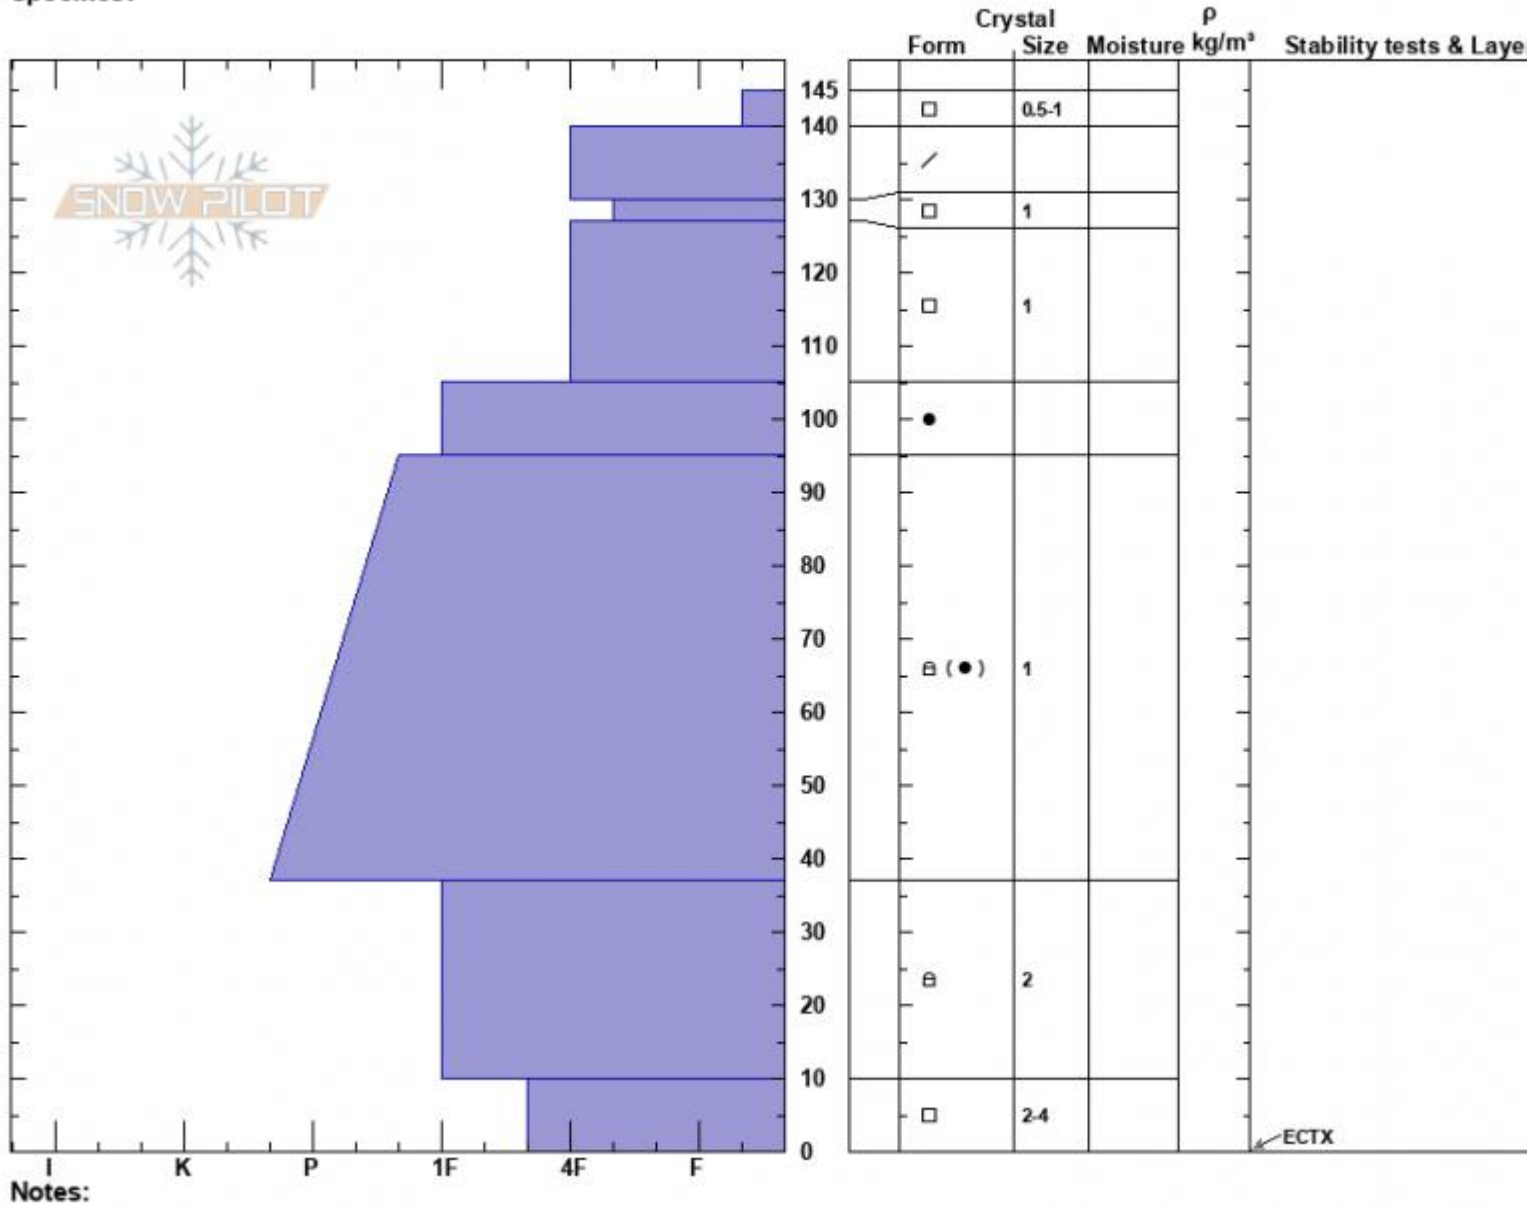

E Ridge Republic Mtn
 Cooke City
 MT
 Elevation: 9458 ft
 Aspect: 95°
 Specifics:

Haylee Darby
 01/30/2025 - 11:25am
 Co-ord: 45.00524N, -109.94494W
 Slope Angle: 24°
 Wind Loading: no

Stability:
 Air Temperature: -1°C
 Sky Cover: CLR
 Precipitation: NO
 Wind: NW Calm

HS:145 Layer Notes:
 PS: 35

Advisory Region
 Cooke City
 Longitude
 -109.95W
 Latitude
 45.00N
 Cooke City, 2025-01-30