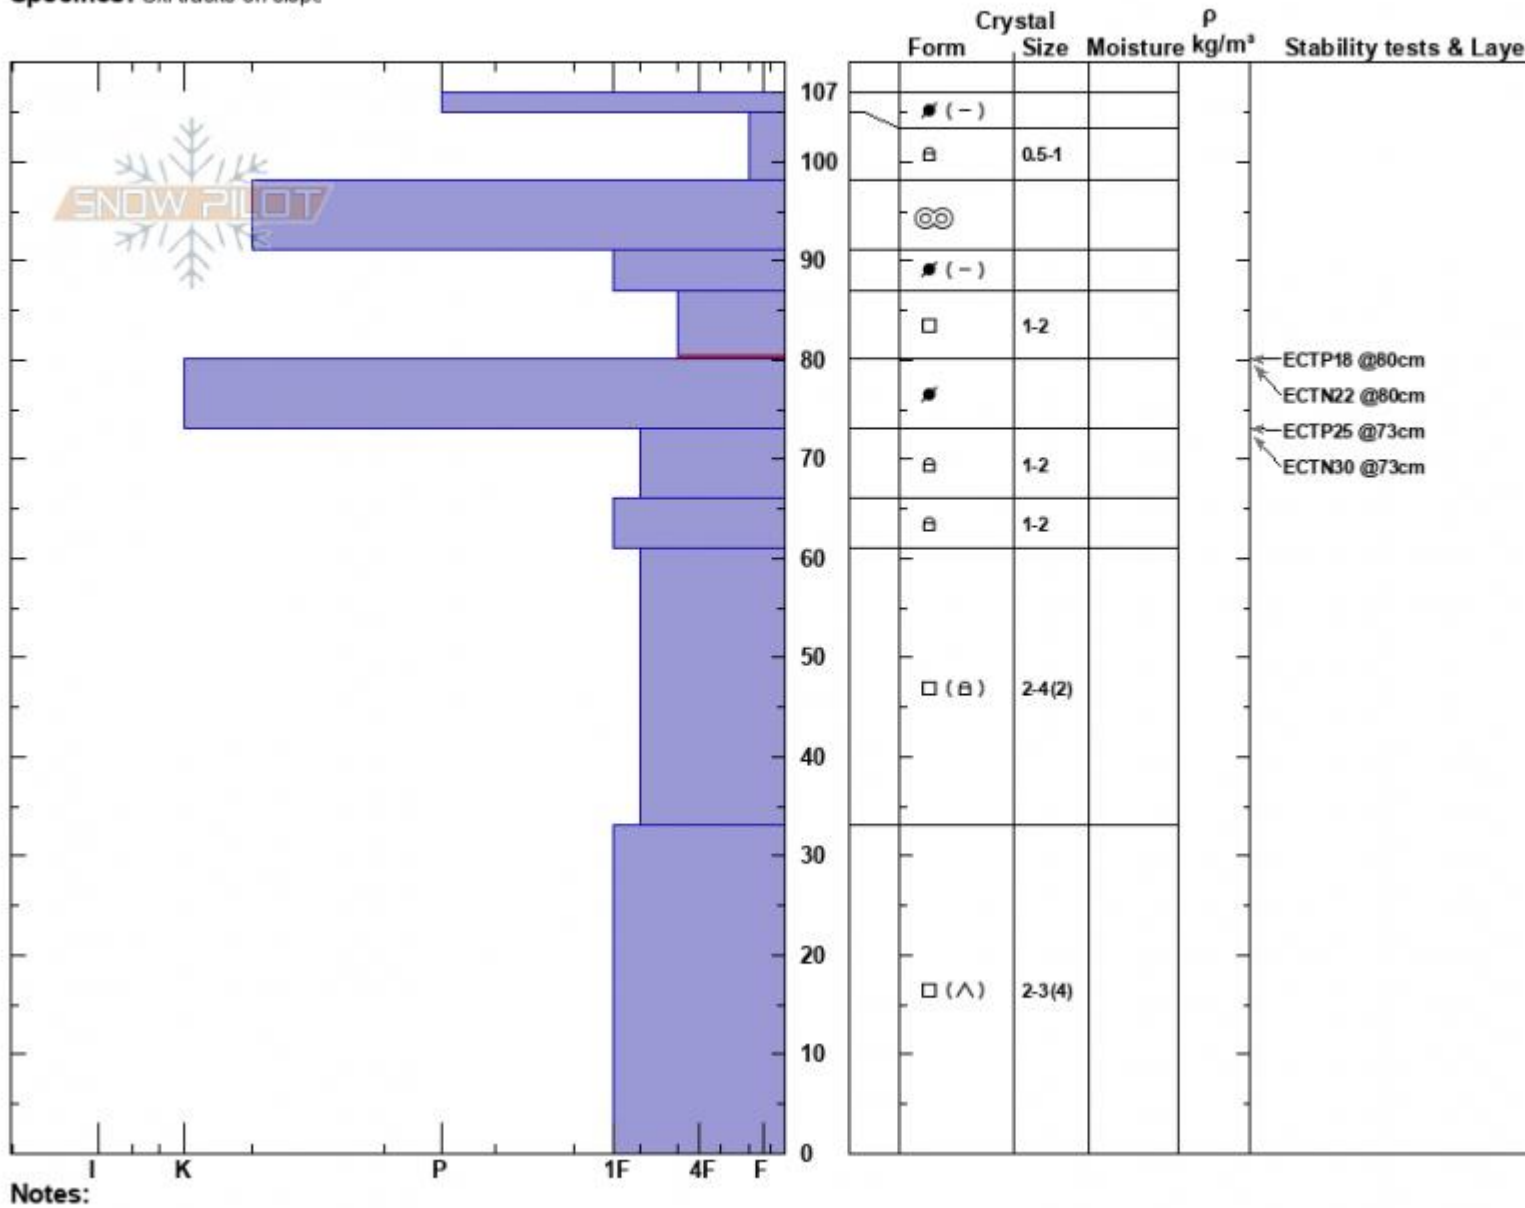

Mt Blackmore Lower
 Gallatin Range-N
 MT
 Elevation: 9514 ft
 Aspect: 120°
 Specifics: Ski tracks on slope

Alex Haddad
 01/14/2023 - 11:41am
 Co-ord: 45.44746N, -110.99921W
 Slope Angle: 20°
 Wind Loading: previous

Stability: Fair
 Air Temperature:
 Sky Cover: FEW
 Precipitation: NO
 Wind: SW Moderate

HS:107
 PF:50
 PS:15
 Layer Notes: 87-80cm:Problematic layer

Advisory Region
 Northern Gallatin
 Longitude
 -111.00W
 Latitude
 45.44N
 Northern Gallatin, 2023-01-14