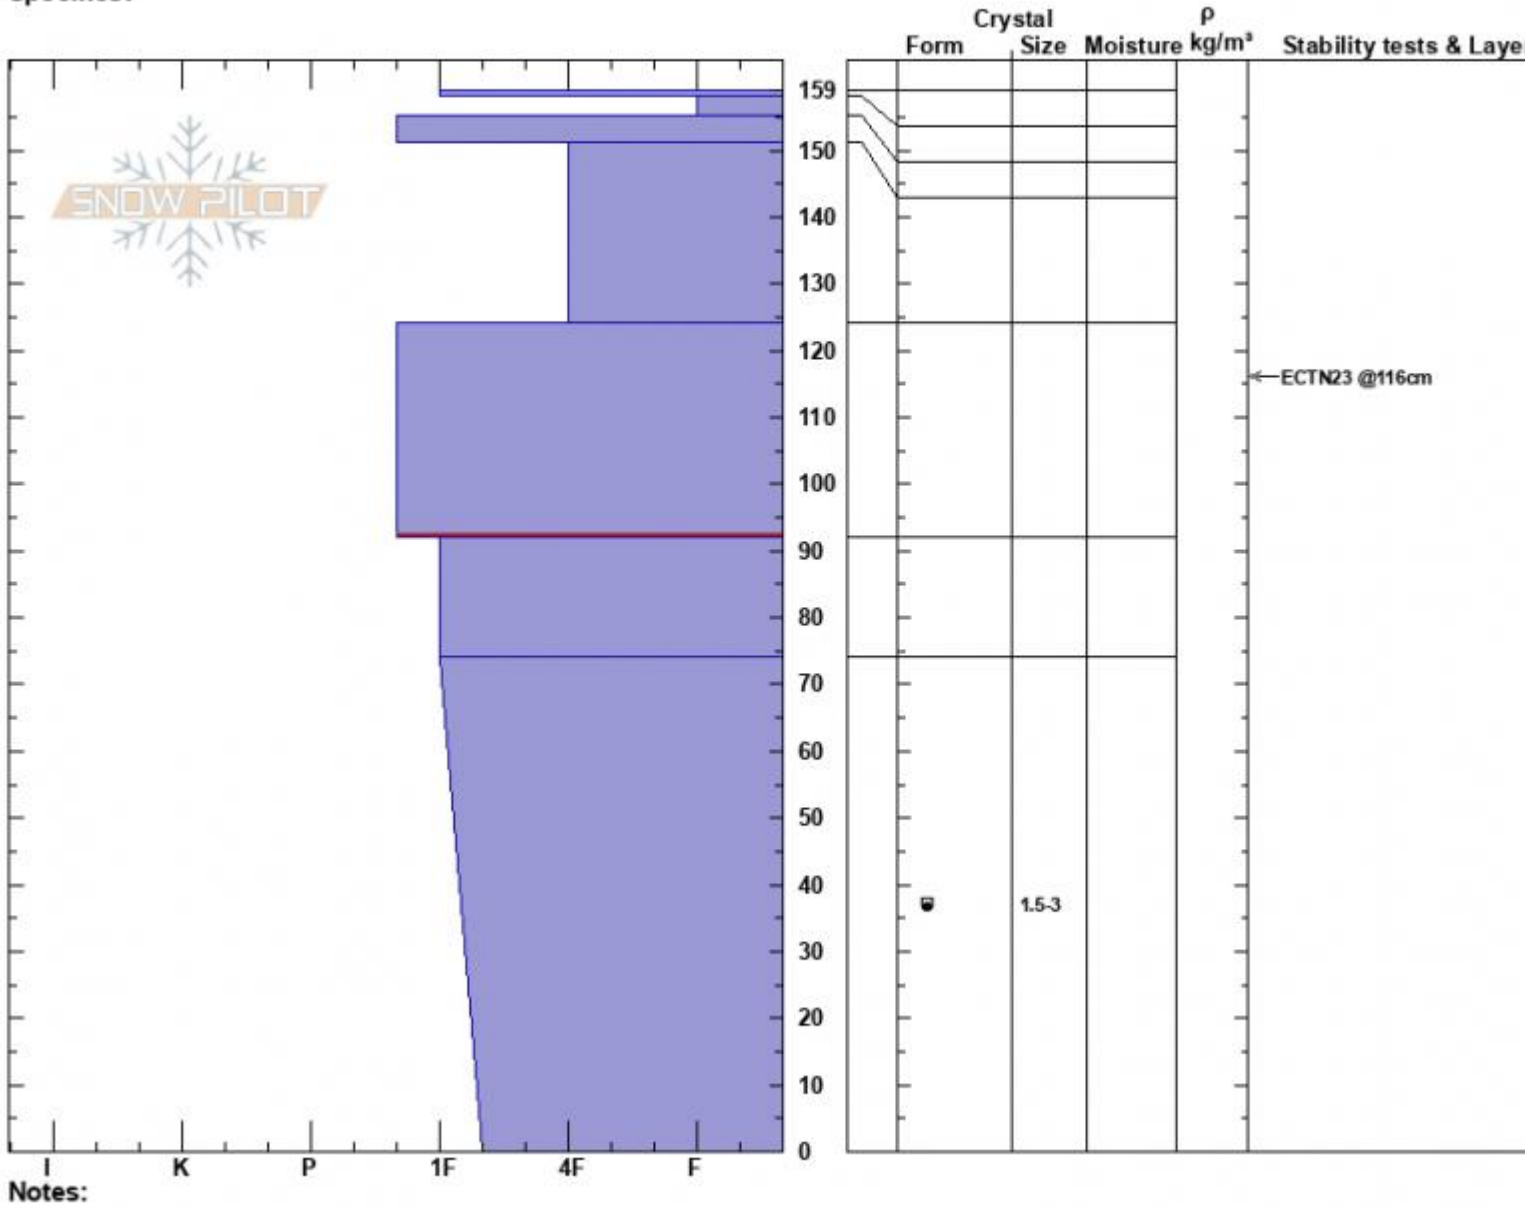

Blackmore Lake NE face
 Gallatin Range-N
 MT
 Elevation: 2787 m
 Aspect: NE
 Specifics:

Erich Schreier
 01/08/2023 - 2:00am
 Co-ord: 45.45707N, -110.99935W
 Slope Angle: 38°
 Wind Loading: yes

Stability:
 Air Temperature: -4°C
 Sky Cover: FEW
 Precipitation: NO
 Wind: S Moderate

HS:159
 Layer Notes:
 124-92cm: Problematic layer

Advisory Region
 Northern Gallatin
 Longitude
 -111.00W
 Latitude
 45.46N
 Northern Gallatin, 2023-01-09